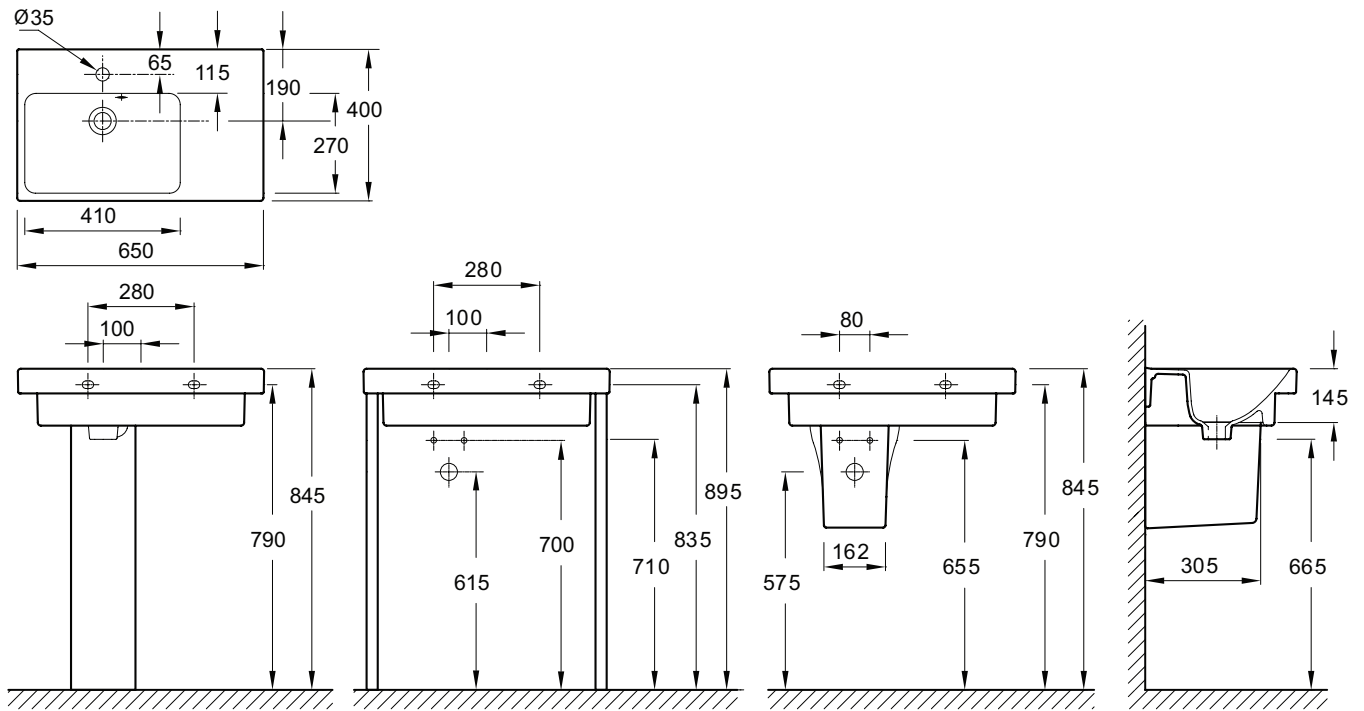

## Reach 650 mm Vanity Top

4946CK / 4947CK

**Product Description:** 4946CK-00 Reach 650 mm right hand vanity top, 1 tap hole  
4947CK-00 Reach 650 mm left hand vanity top, 1 tap hole

**Recommended Items:** E4724-39R Washstand Legs  
18565W-00 Full Pedestal  
18566W-00 Semi-Pedestal  
E4691-39R Towel Rail

**Product Dimensions:** W650 x D400 mm

**Colour/Finish:** White

**Material:** Fine Fireclay

**Product Weight (kg):** 18.5

**Fixings Included:** Yes (may not be suitable for all wall types)

**Guarantee (Years):** 25

**Dimensions (mm)** On following page

**Kohler UK**

Sales and Technical:

+44 (0) 844 571 0048 (Calls cost 7p per minute plus your phone company's access charge)

info@kohler.co.uk

www.KOHLER.co.uk

THE BOLD LOOK  
OF **KOHLER**®

Reach 650 mm Vanity Top

4946CK / 4947CK

Dimensions (mm)

4946CK

4947CK

Kohler UK

Sales and Technical:

+44 (0) 844 571 0048 (Calls cost 7p per minute plus your phone company's access charge)