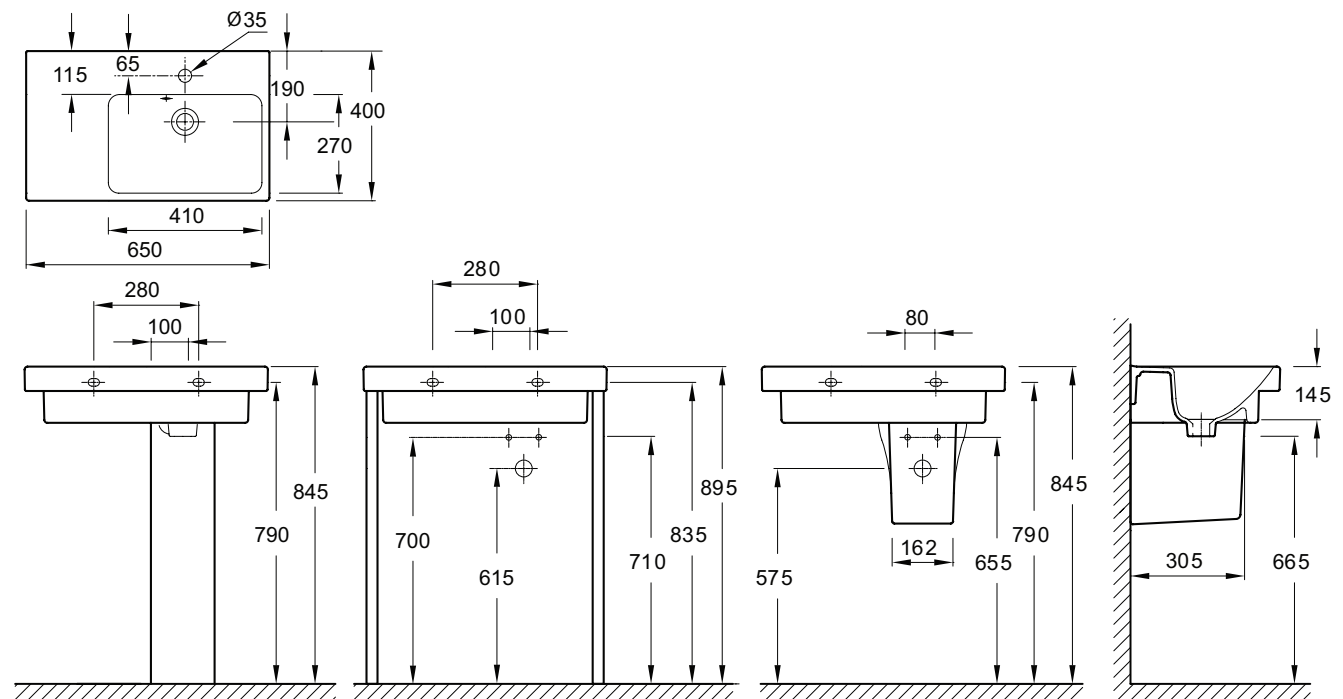

## Reach 650 mm Vanity Top

4946CK / 4947CK

**Product Description:** 4946CK-00 Reach 650 mm right hand vanity top, 1 tap hole  
4947CK-00 Reach 650 mm left hand vanity top, 1 tap hole

**Recommended Items:** E4724-39R Washstand Legs  
18565W-00 Full Pedestal  
18566W-00 Semi-Pedestal  
E4691-39R Towel Rail

**Product Dimensions:** W650 x D400 mm

**Colour/Finish:** White

**Material:** Fine Fireclay

**Product Weight (kg):** 18.5

**Fixings Included:** Yes (may not be suitable for all wall types)

**Guarantee (Years):** 25

**Dimensions (mm)** On following page

**Kohler UK**

Sales and Technical:

+44 (0) 844 571 0048 (Calls cost 7p per minute plus your phone company's access charge)

info@kohler.co.uk

www.KOHLER.co.uk

THE BOLD LOOK  
OF **KOHLER**®

Reach 650 mm Vanity Top

4946CK / 4947CK

Dimensions (mm)

4946CK

4947CK

Kohler UK

Sales and Technical:

+44 (0) 844 571 0048 (Calls cost 7p per minute plus your phone company's access charge)